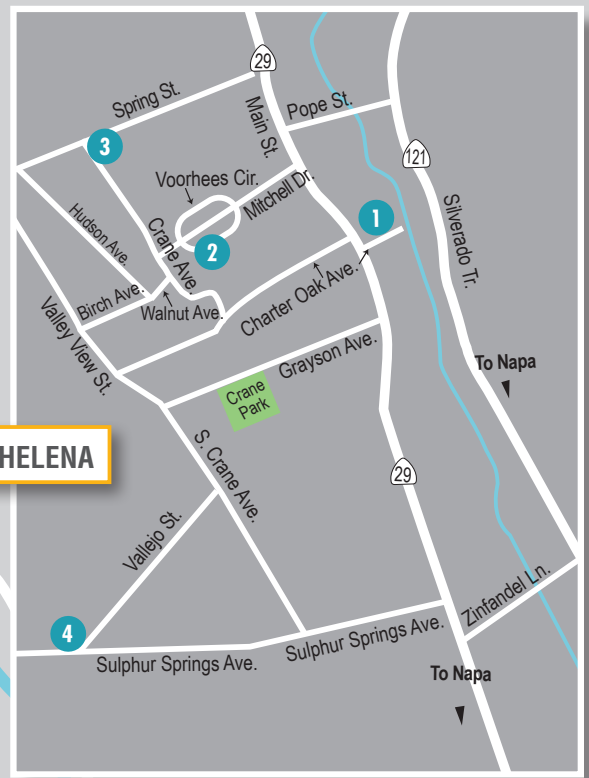

▲ To St. Helena & Calistoga

▲ To St. Helena & Calistoga

Open Studios Sponsors
Free catalogs available at these locations and throughout Napa Valley

-  Cartons and Crates
-  Color Theory
-  Jessel Gallery
-  Mechanics Bank

YOUNTVILLE

ST. HELENA

Look for our distinctive Open Studios signs!

Please Note: Map is NOT to Scale

▲ To I-80 East and West

▲ To Sonoma, Marin and San Francisco