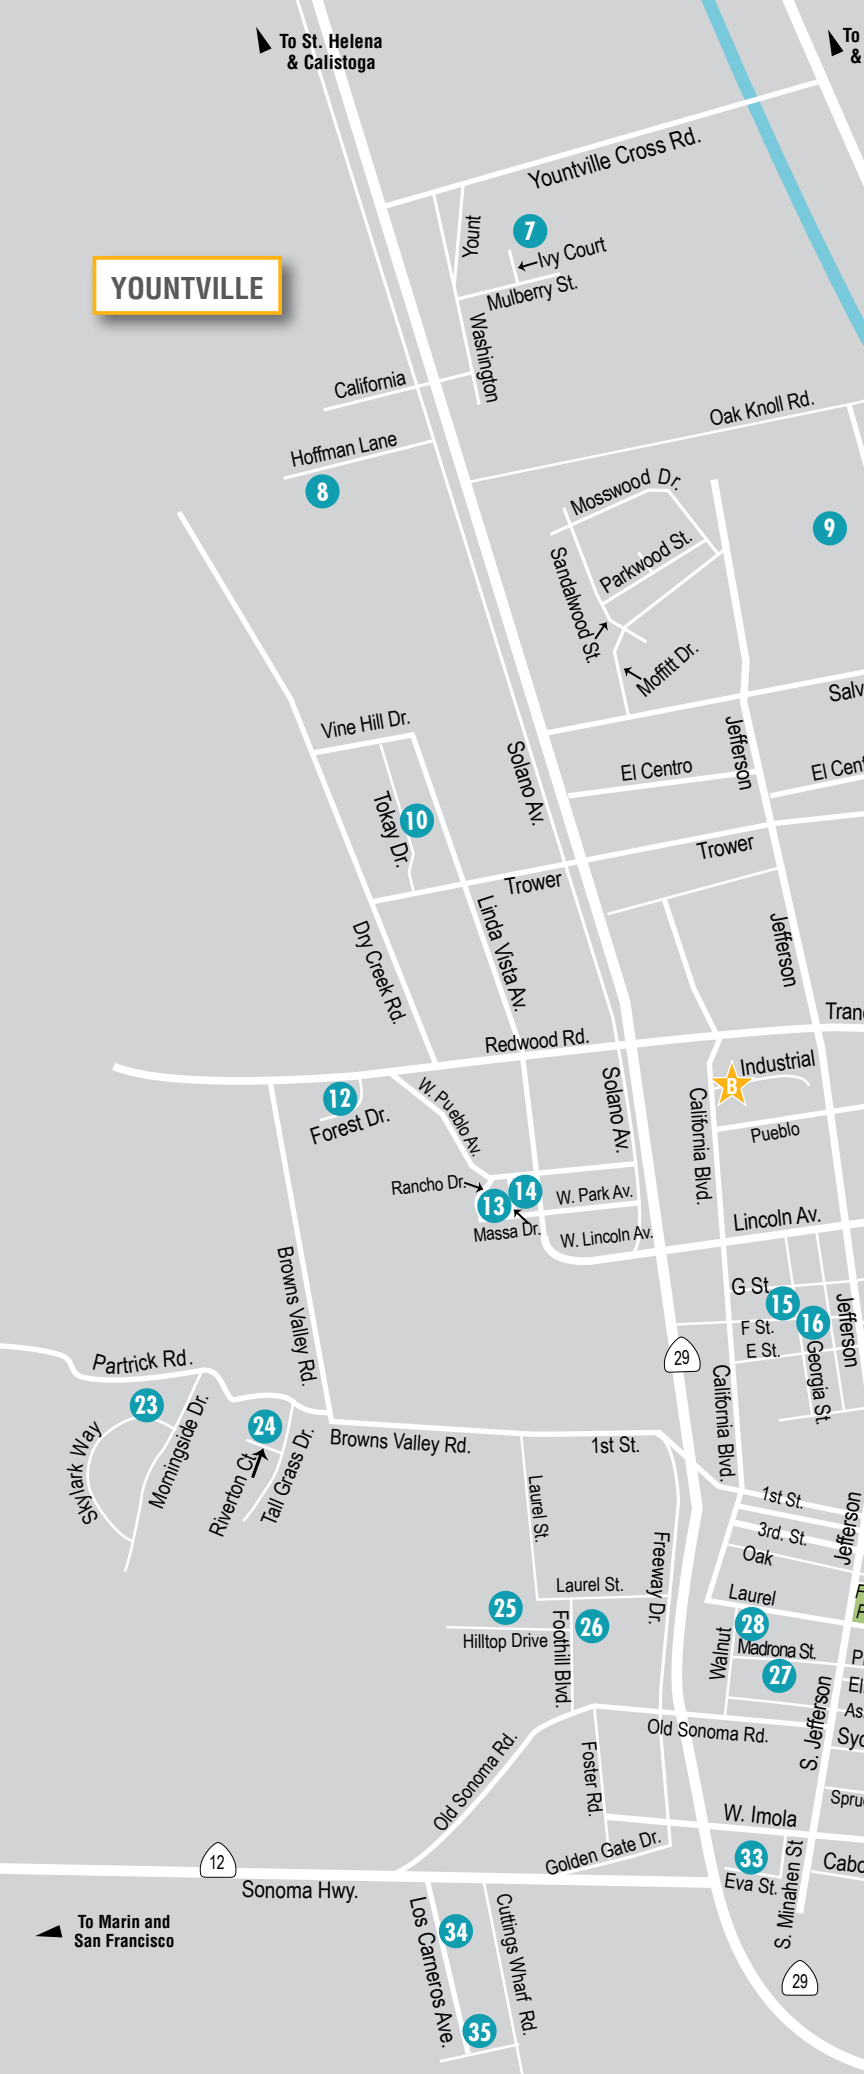

YOUNTVILLE

Please Note: Map is NOT to Scale

CALISTOGA

ST. HELENA

NAPA

Look for our distinctive Open Studios signs!

Open Studios Sponsors

Free catalogs available at these locations and throughout Napa Valley

Jessel Gallery

Cartons and Crates/Napa Valley Art Supplies

To I-80 East and West